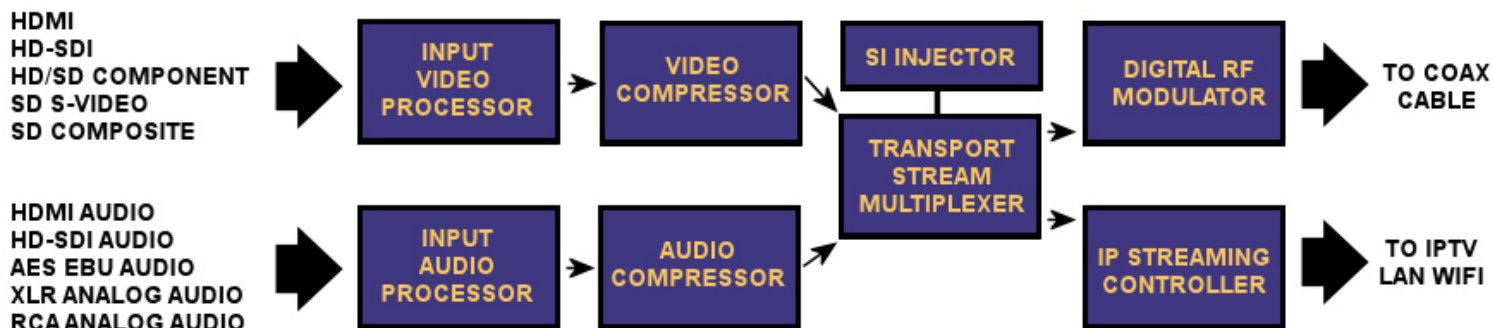

Simple Distribution via the Antenna Cable

Based on the DVB-T Broadcasting technology, the VeCoax-T1 converts your HDMI, DVI, Component, SDI HD/SD video and stereo or surround sound into a real DVBT digital terrestrial frequency you can inject straight to the local antenna wall-mount socket, so all the TVs connected to the same coax cable will receive it as it would be just another standard DVB-T HD program.

At Galance

- ✓ HDMI Full-HD Input
- ✓ DVB-T RF Output
- ✓ Also IPTV Output
- ✓ Control via LCD/Keyboard
- ✓ Also Remote Control via PC
- ✓ Desktop & Rack-Mount
- ✓ Cool & Silent operation
- ✓ Professional Connectors
- ✓ Perfect and Clean picture on High Motion Video, Sport, Text Crawls, etc.
- ✓ VHF/UHF world-standards compatible
- ✓ Multiple Channels on the same Coax
- ✓ Infrared Remote Control Repeater (option)

Total Quality, Never been so simple

BLOCK DIAGRAM

Save on Cables & Adapters

VeCOAX-T1 does not need any additional set top box, nor adapters, extra cables and power supplies on each TV in every room, since it distributes your Full HD Video via the common antenna cable.

You'll be able to switch between your new HD channels and any other standard received channel just using the original TV remote control. Each room – just the TV – Clean, Easy, HD.

Home Entertainment

VeCOAX-T1 is the perfect HD Video distribution solution for any Home Entertainment system, connecting any Home-Video Master system to all the other TVs in each room without the need to duplicate the AV equipment. The IR option allows infrared remote control feedback from any room to the master AV system via the same Coax Cable.